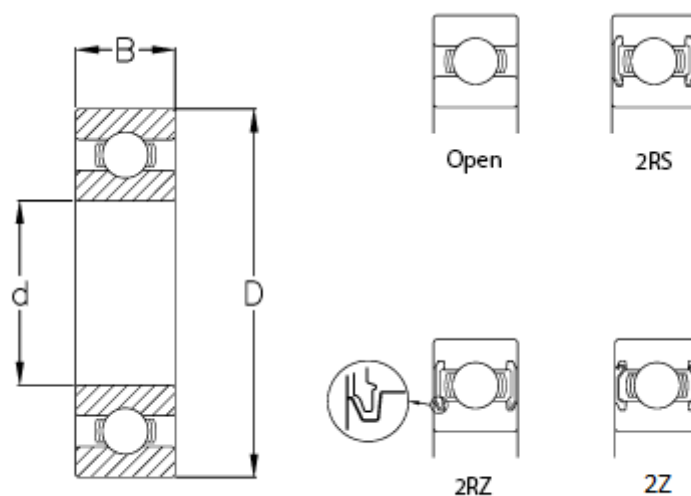

Data Sheet

Article number: 57960203502101

Description: CeramicSpeed hybrid bearing Insulate sealed
6307-CSB

Measures

B	= 21
Ball grade	= 5
C (KN)	= 35.1
C0	= 19
d	= 35
D	= 80
Max rpm.	= 16000
Type	= 6307